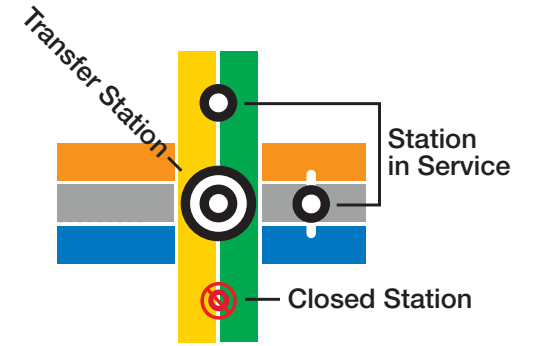

M System Map

wmata.com
Information: 202-637-7000 | TTY: 202-962-2033
Metro Transit Police: 202-962-2121 | Text: MYMTPD (696873)

1. ## Legend
2. **RD** Red Line • Takoma / Shady Grove
   - **OR** Orange Line • New Carrollton / Vienna
   - **BL** Blue Line • Franconia-Springfield / Downtown Largo
   - **GR** Green Line • Branch Ave / Greenbelt
   - **YL** Yellow Line • Huntington / Mt Vernon Sq
   - **SV** Silver Line • Ashburn / Downtown Largo

1. ## Station Features
2. **P** Parking
   - **H** Hospital
   - **A** Airport
3. ## Connecting Rail Systems
4. AMTRAK VRE MARC